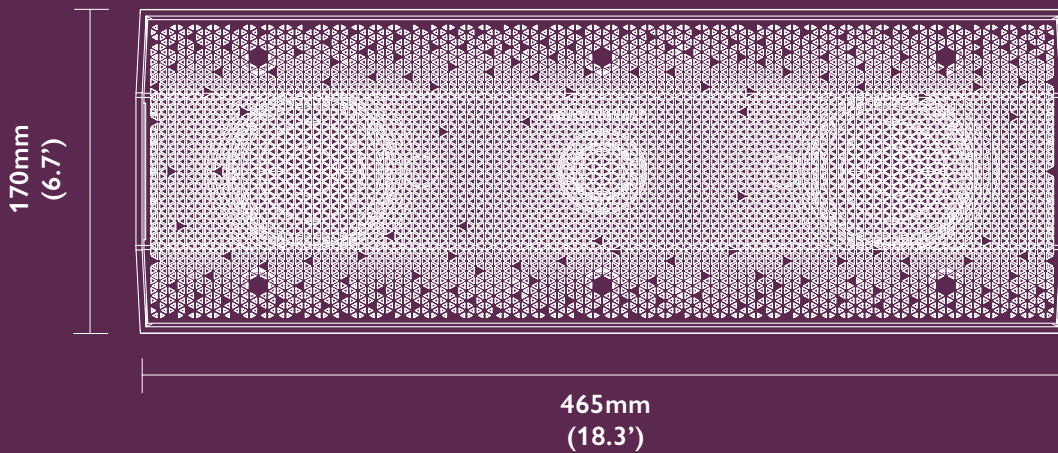

### What's in the box

iO1 WiSA Surface Mount Speaker

Power Supply

Mounting Bracket

Instruction Manual

16 AWG Tin Coated Copper Cable (included with Pair only)

**Speaker Dimensions:**

Dimensions in mm (inches)