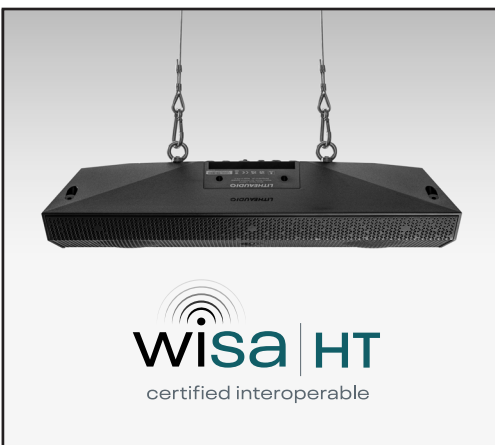

# WISA IO1 SURFACE MOUNT CINEMA SPEAKER

## WIRELESS HOME CINEMA MADE EASY.

The iO1 speaker elevates your audio experience to cinematic heights, offering the flexibility to create a dynamic home cinema setup in any environment. Use it indoors or outdoors, in any one of six different orientations, for unparalleled versatility. Whether you're connecting wirelessly or via a data cable, the iO1's powerful built-in amplifier and connectivity options ensure premium audio quality that fills your space with rich, immersive sound. With the iO1, transform any space into a theater, bringing movies, gaming, music, and entertainment to life like never before.