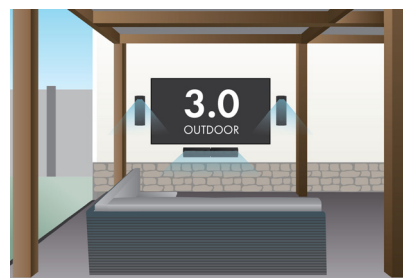

3.1 ON WALL

3.1 IN CORNER

3.0 OUTDOOR TV SETUP

2.0 OUTDOOR TV SETUP

FOR ANY SIZE ROOM. INDOOR OR OUTDOOR.