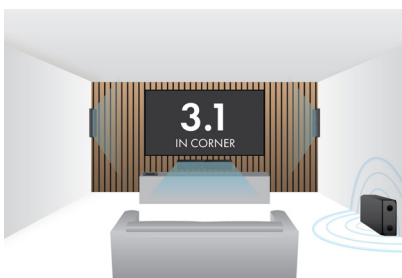

5.1.2 ON-WALL & IN CEILING

5.1.2 IN-CORNER & IN CEILING

7.1 ON-CORNER

7.1 ON CEILING

7.1 ON WALL

5.1 ON CEILING

5.1 ON CEILING

5.1 IN CORNER

3.1 ON WALL

3.1 IN CORNER

3.0 OUTDOOR TV SETUP

2.0 OUTDOOR TV SETUP

FOR ANY SIZE ROOM. INDOOR OR OUTDOOR.