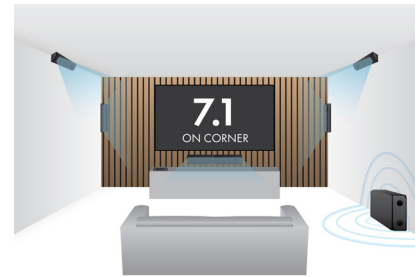

7.1 ON-CORNER