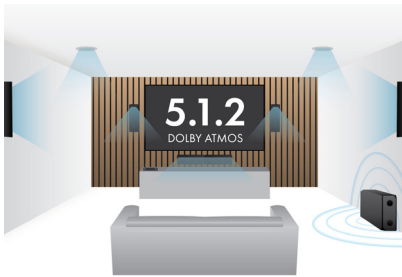

LIMITLESS CINEMA POSSIBILITIES

Transform any space into an extraordinary home cinema with the flexibility of the IO1. Whether you're cozying up in a quaint attic, spreading out in a spacious garden, or fitting into an unconventional room shape, the IO1 adapts seamlessly to your unique setting. Indoors or outdoors, large or small, traditional or modern - experience cinematic magic wherever you choose.

5.1.2 ON-WALL & IN CEILING