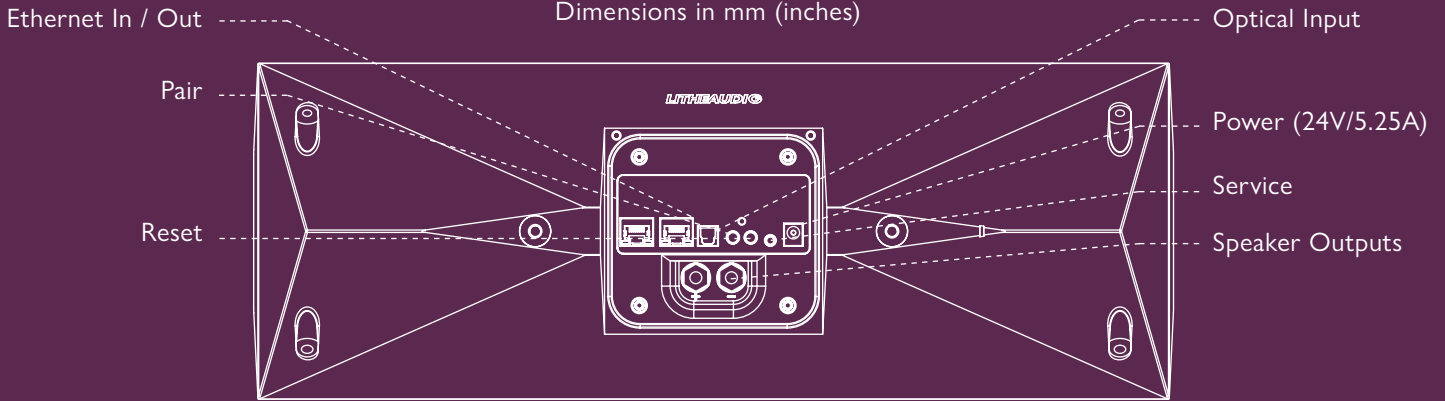

### What's in the box

iO1 WiSA Surface Mount Speaker

Power Supply

Mounting Bracket

Instruction Manual

16 AWG Tin Coated Copper Cable (included with Pair only)

**Speaker Dimensions:**

Dimensions in mm (inches)