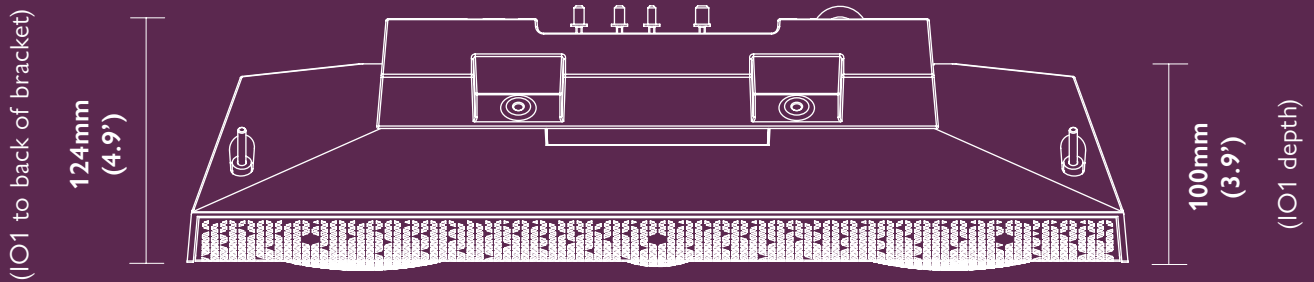

### Speaker Spec

**Dimensions:** (H X W X D) 465 X 170 X 100mm (18.3 X 6.7 X 3.9 inches)

Power Input Supply: 100 - 240V, 50/60Hz / 2.5A

Colour: Matt Black or White

Woofer: 2 x 3" Waterproof Coated Paper Cone

### What's in the box

iO1 WiSA Surface Mount Speaker

Power Supply

Mounting Bracket

Instruction Manual

16 AWG Tin Coated Copper Cable (included with Pair only)

**Speaker Dimensions:**

Dimensions in mm (inches)

**Bracket Dimensions:**

Dimensions in mm (inches)