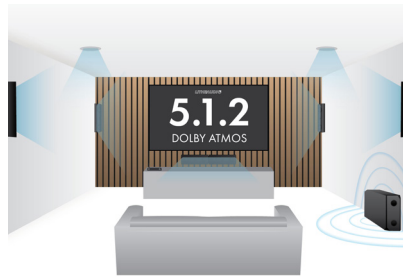

5.1.2 IN-CORNER & IN CEILING